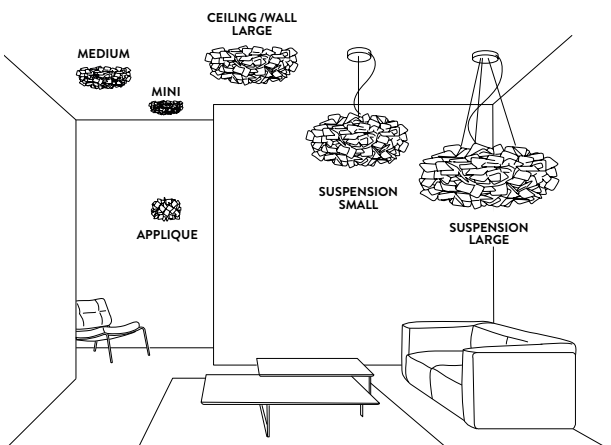

CLIZIA PIXEL ENTIRE COLLECTION

ENERGY CLASS

This luminaire is compatible with bulbs of the energy classes:

SLAMP® CLIZIA 874/2012

LED

Energy class scale: A++, A+, A, B, C, D, E. Classes B, C, D, and E are crossed out with a red X.