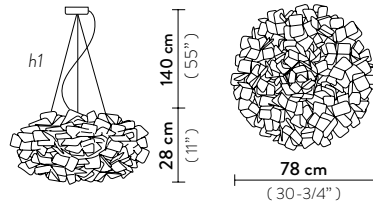

CLIZIA SUSPENSION - PIXEL

DESIGN BY ADRIANO RACHELE

TECHNICAL SPECIFICATIONS

SUSPENSION LARGE

BULBS:
4 X 10W LED Filament - E27 or E26

SUSPENSION LARGE
Ø78 cm (30-3/4")

h1: maximum cable length

BULBS DISPOSITION
bottom view

SUSPENSION SMALL

BULBS:
2X 10W LED Filament - E27 or E26

h1: maximum cable length

BULBS DISPOSITION
bottom view

SUSPENSION
Ø53 cm (20-3/4")

With: **Magnetic System®**
Red wrapped cable
Available also with transparent cable
Made of: **Cristalflex®**

Color: PIXEL
CE IP 20

With: **Magnetic System®**
Red wrapped cable
Available also with transparent cable
Made of: **Cristalflex®**

Color: PIXEL
CE IP 20

CLIZIA PIXEL ENTIRE COLLECTION

ENERGY CLASS

PIXEL