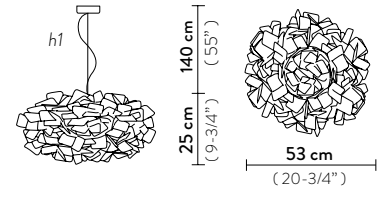

CLIZIA SUSPENSION - PIXEL

DESIGN BY ADRIANO RACHELE

TECHNICAL SPECIFICATIONS

SUSPENSION LARGE

BULBS:
4 X 10W LED Filament - E27 or E26

SUSPENSION LARGE
Ø78 cm (30-3/4")

h1: maximum cable length

BULBS DISPOSITION
bottom view

SUSPENSION SMALL

BULBS:
2X 10W LED Filament - E27 or E26

h1: maximum cable length

BULBS DISPOSITION
bottom view

SUSPENSION
Ø53 cm (20-3/4")

With: **Magnetic System®**
Red wrapped cable
Available also with transparent cable
Made of: **Cristalflex®**

Color: PIXEL
CE IP 20

With: **Magnetic System®**
Red wrapped cable
Available also with transparent cable
Made of: **Cristalflex®**

Color: PIXEL
CE IP 20

CLIZIA PIXEL ENTIRE COLLECTION

ENERGY CLASS

PIXEL