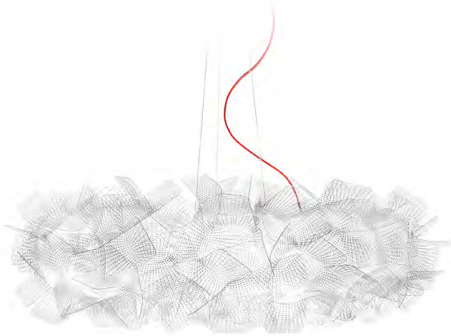

CLIZIA SUSPENSION - PIXEL

DESIGN BY ADRIANO RACHELE

TECHNICAL SPECIFICATIONS

SUSPENSION LARGE

BULBS:
4 X 10W LED Filament - E27 or E26

SUSPENSION LARGE
Ø78 cm (30-3/4")

h1: maximum cable length

BULBS DISPOSITION
bottom view

SUSPENSION SMALL

BULBS:
2X 10W LED Filament - E27 or E26

h1: maximum cable length

BULBS DISPOSITION
bottom view

SUSPENSION
Ø53 cm (20-3/4")

With: **Magnetic System®**
Red wrapped cable
Available also with transparent cable
Made of: **Cristalflex®**

Color: PIXEL
CE IP 20

With: **Magnetic System®**
Red wrapped cable
Available also with transparent cable
Made of: **Cristalflex®**

Color: PIXEL
CE IP 20

CLIZIA PIXEL ENTIRE COLLECTION

ENERGY CLASS

PIXEL