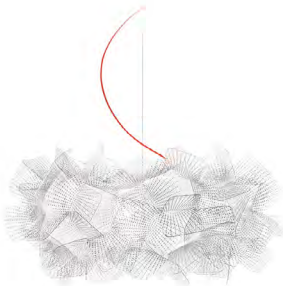

CLIZIA SUSPENSION - PIXEL

DESIGN BY ADRIANO RACHELE

TECHNICAL SPECIFICATIONS

SUSPENSION LARGE

BULBS:
4 X 10W LED Filament - E27 or E26

SUSPENSION LARGE
Ø78 cm (30-3/4")

h1: maximum cable length

BULBS DISPOSITION
bottom view

SUSPENSION SMALL

BULBS:
2X 10W LED Filament - E27 or E26

h1: maximum cable length

BULBS DISPOSITION
bottom view

SUSPENSION
Ø53 cm (20-3/4")

With: **Magnetic System®**
Red wrapped cable
Available also with transparent cable
Made of: **Cristalflex®**