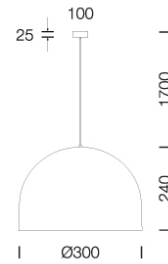

PRODUCT : _____
SALE : _____

Lampitude®
TURN ON YOUR ATTITUDE

Product

Dimension

Specification

SERIES	: ELLA
ITEM CODE	: ELLA-PS-GY
DESCRIPTION	: HANGING LAMP
SIZE	: Ø300 X H1940 (MM)
INSTALLATION	: SURFACE MOUNTED BASE
DRILL SIZE	: -
WEIGHT	: -
MATERIAL	: POWDER COATED ALUMINIUM , STEEL , OPAL ACRYLIC DIFFUSER
COLOR	: MATT GREY
REFLECTOR	: -
DIFFUSER	: -
IP RATING	: 20
LIGHT SOURCES	: INCANDESCENT OR LED
SOCKET	: E27 x 1
WATTS	: MAX 60W
VOLT	: 220-240V ~50/60Hz
CCT	: -
CRI	: -
BEAM ANGLE	: -
LUMEN POWER	: -
LIFETIME	: -
CONTROL GEAR	: -
ACCESSORIES	: -
REMARKS	: -