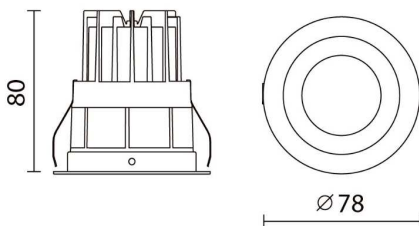

model: GFN-DLDA013AWHWW

size: DIA:78 x H:3 mm, Cutout DIA.68 x H:80 mm

lamp: 13W LED 3000K 1500lm

color: White

remark: NIL

CoB 1500lm 350mA WW 25°

Cut out: Ø68

If you have any questions please contact WhatsApp or WeChat: +852-9888-5611  
 如有任何疑問，請WhatsApp或WeChat查詢: +852-9888-5611