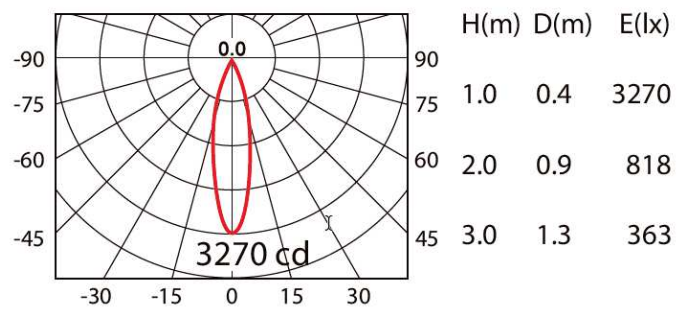

model: GFN-DLDA013AWHWW

size: DIA:78 x H:3 mm, Cutout DIA.68 x H:80 mm

lamp: 13W LED 3000K 1500lm

color: White

remark: NIL

CoB 1500lm 350mA WW 25°

Cut out: Ø68

If you have any questions please contact WhatsApp or WeChat: +852-9888-5611  
 如有任何疑問，請WhatsApp或WeChat查詢: +852-9888-5611