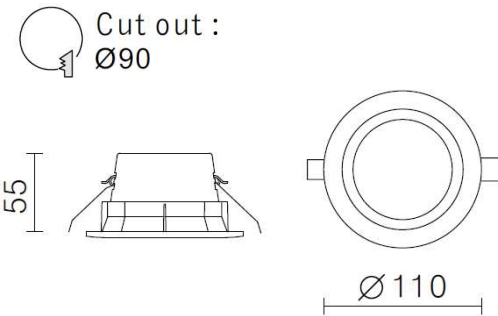

model: GFN-DLDGE04FSTWH

size: Dia.110mm, Cutout: Dia.90mm X H:55mm

lamp: 7W LED 3000K & 4000K 1300lm

color: White

remark: IP54 on the front

970lm 7W/12pcs (200mA) WW 70°

If you have any questions please contact WhatsApp or WeChat: +852-9888-5611