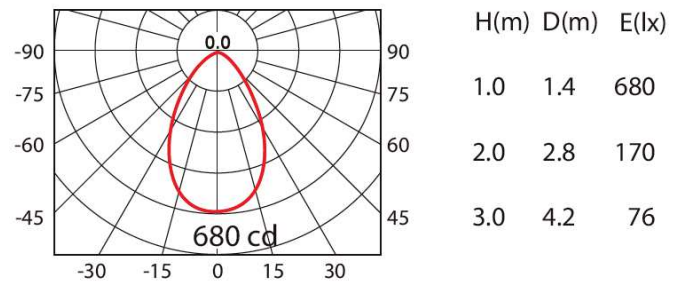

model: GFN-DLDGE04FSTWH

size: Dia.110mm, Cutout: Dia.90mm X H:55mm

lamp: 7W LED 3000K & 4000K 1300lm

color: White

remark: IP54 on the front

970lm 7W/12pcs (200mA) WW 70°

If you have any questions please contact WhatsApp or WeChat: +852-9888-5611