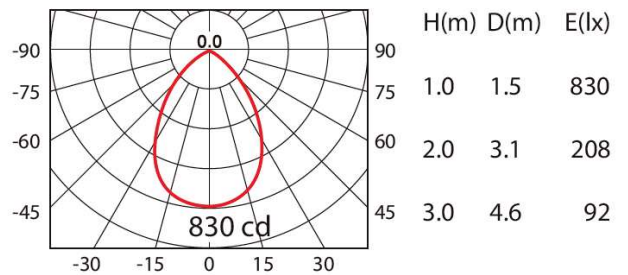

model: GFN-DLDGE05FSTWH

size: Dia.142mm, Cutout: Dia.125mm X H:70mm

lamp: 8.5W LED 3000K & 4000K 1600lm

color: White

remark: IP54 on the front

1310lm 8.5W/20pcs (250mA) WW 75°

WW: 830cd
NW : 880cd

Cut out :
Ø125