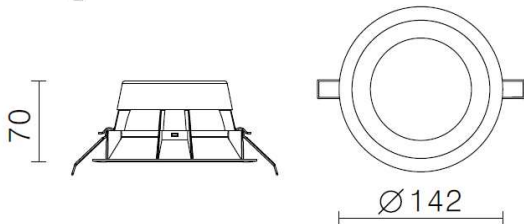

model: GFN-DLDGE05FSTWH

size: Dia.142mm, Cutout: Dia.125mm X H:70mm

lamp: 8.5W LED 3000K & 4000K 1600lm

color: White

remark: IP54 on the front

1310lm 8.5W/20pcs (250mA) WW 75°

WW: 830cd
NW : 880cd

Cut out :
Ø125