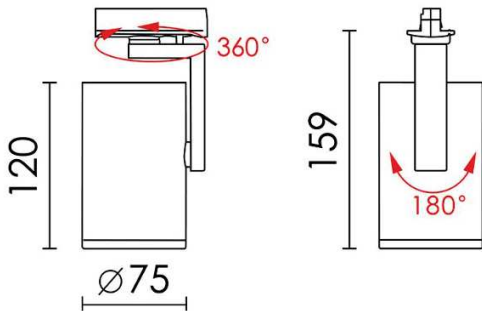

model: GFN-HTSA8730WHWW
 size: L:75-120 x W:75-120 x H:159 mm
 lamp: 17.5W LED 3000K 2100 lm
 color: White
 remark: NIL

If you have any questions please contact WhatsApp or WeChat: +852-9888-5611
 如有任何疑問，請WhatsApp或WeChat查詢: +852-9888-5611