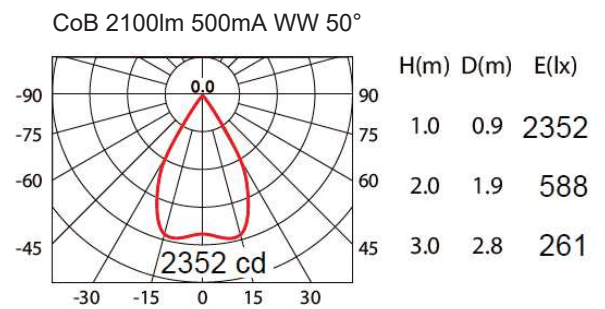

model: GFN-HTSA8730WHWW
 size: L:75-120 x W:75-120 x H:159 mm
 lamp: 17.5W LED 3000K 2100 lm
 color: White
 remark: NIL

If you have any questions please contact WhatsApp or WeChat: +852-9888-5611
 如有任何疑問，請WhatsApp或WeChat查詢: +852-9888-5611