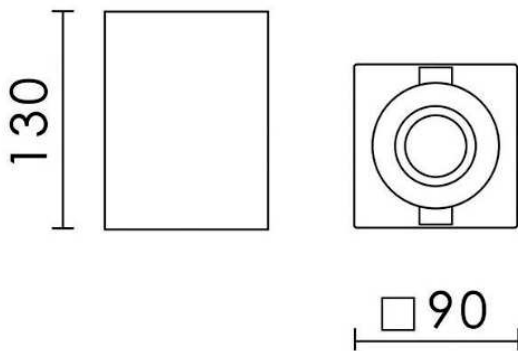

model: GFN-SPWA771SBKWW

size: L:90 x W:90 x H130 mm

lamp: 7.5W LED 3000K 700lm

color: Black

remark: NIL

CoB 700lm 500mA WW 45°

If you have any questions please contact WhatsApp or WeChat: +852-9888-5611
 如有任何疑問，請WhatsApp或WeChat查詢: +852-9888-5611