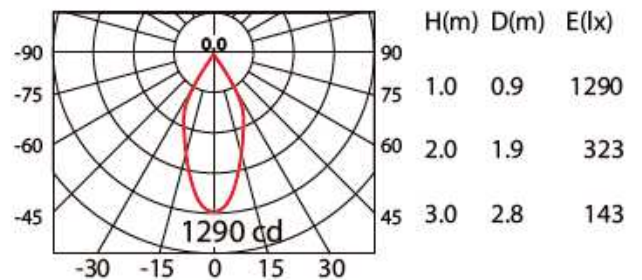

model: GFN-SPWA771SBKWW

size: L:90 x W:90 x H130 mm

lamp: 7.5W LED 3000K 700lm

color: Black

remark: NIL

CoB 700lm 500mA WW 45°

If you have any questions please contact WhatsApp or WeChat: +852-9888-5611
 如有任何疑問，請WhatsApp或WeChat查詢: +852-9888-5611