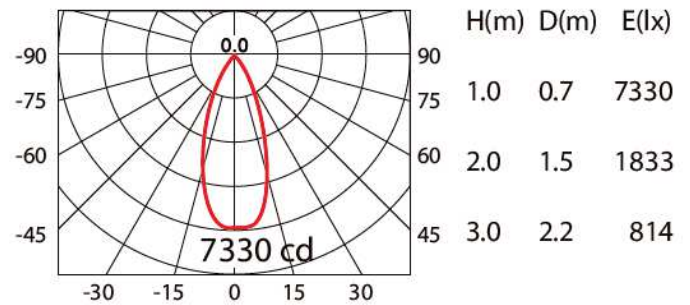

model: GFN-SPWG716RWHWW
 size: DIA.150 H:171 mm
 lamp: 38W LED 3000K 4900lm
 color: White
 remark: NIL

CoB 4900lm 1050mA WW 40°

If you have any questions please contact WhatsApp or WeChat: +852-9888-5611
 如有任何疑問，請WhatsApp或WeChat查詢: +852-9888-5611