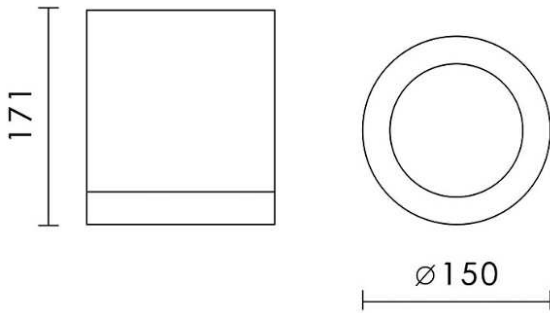

model: GFN-SPWG716RWHWW
 size: DIA.150 H:171 mm
 lamp: 38W LED 3000K 4900lm
 color: White
 remark: NIL

CoB 4900lm 1050mA WW 40°

If you have any questions please contact WhatsApp or WeChat: +852-9888-5611
 如有任何疑問，請WhatsApp或WeChat查詢: +852-9888-5611