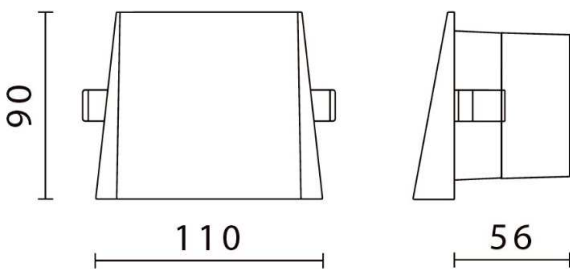

model: GFN-WABR123AWHWW

size: L:110 x H:90 x D:20 mm, Cutout L:70 x H70 x D:56 mm

lamp: 1.2W LED 3000K 140ml

color: White

remark: NIL

140lm 1.2W/8pcs(350mA) WW

If you have any questions please contact WhatsApp or WeChat: +852-9888-5611
 如有任何疑問，請WhatsApp或WeChat查詢: +852-9888-5611