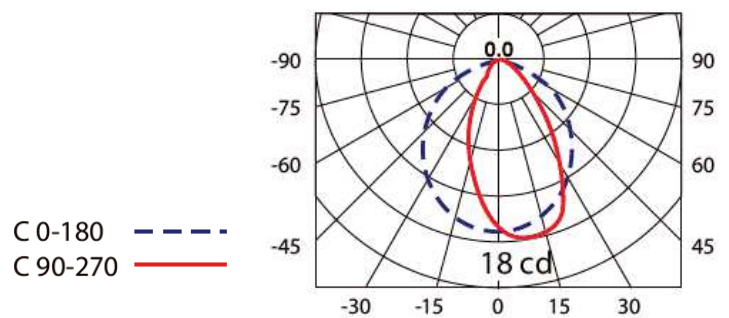

model: GFN-WABR123AWHWW

size: L:110 x H:90 x D:20 mm, Cutout L:70 x H70 x D:56 mm

lamp: 1.2W LED 3000K 140ml

color: White

remark: NIL

140lm 1.2W/8pcs(350mA) WW

If you have any questions please contact WhatsApp or WeChat: +852-9888-5611
 如有任何疑問，請WhatsApp或WeChat查詢: +852-9888-5611