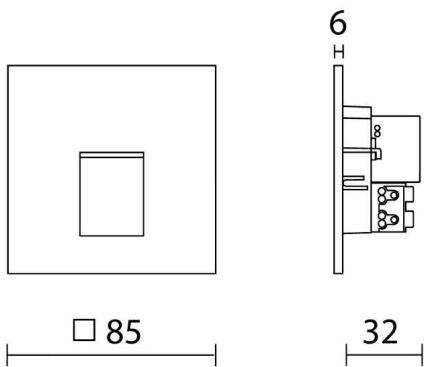

model: GFN-WABRB13SWHWW

size: L:85 x H:85 x D:6 mm, Cutout L:52 x H:52 x D:32 mm

lamp: 1.2W LED 3000K 120ml

color: White

remark: IP44

120lm 1.2W/4pcs(350mA) WW

If you have any questions please contact WhatsApp or WeChat: +852-9888-5611
 如有任何疑問，請WhatsApp或WeChat查詢: +852-9888-5611