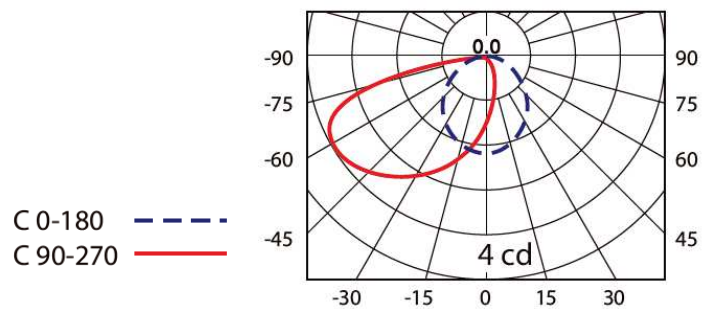

model: GFN-WABRB13SWHWW

size: L:85 x H:85 x D:6 mm, Cutout L:52 x H:52 x D:32 mm

lamp: 1.2W LED 3000K 120ml

color: White

remark: IP44

120lm 1.2W/4pcs(350mA) WW

If you have any questions please contact WhatsApp or WeChat: +852-9888-5611
 如有任何疑問，請WhatsApp或WeChat查詢: +852-9888-5611