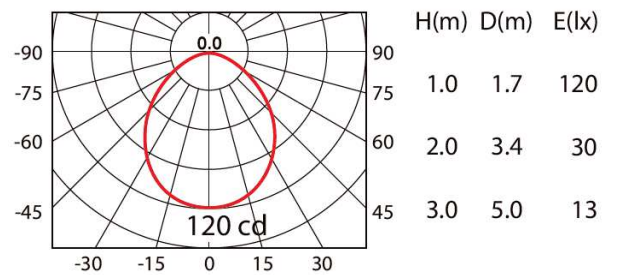

model: GFN-WABS025SWHWW
 size: L:168 x H:120 x D:43 mm
 lamp: 3.5W LED 3000K 380lm
 color: White
 remark: NIL

380lm 3.5W/12pcs (350mA) WW 80°

If you have any questions please contact WhatsApp or WeChat: +852-9888-5611
 如有任何疑問，請WhatsApp或WeChat查詢: +852-9888-5611