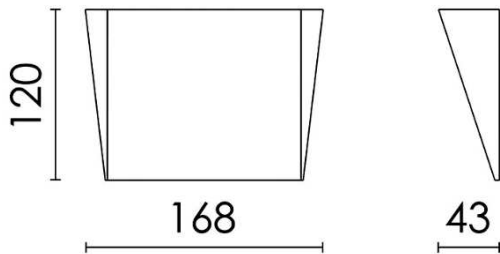

model: GFN-WABS025SWHWW
 size: L:168 x H:120 x D:43 mm
 lamp: 3.5W LED 3000K 380lm
 color: White
 remark: NIL

380lm 3.5W/12pcs (350mA) WW 80°

If you have any questions please contact WhatsApp or WeChat: +852-9888-5611
 如有任何疑問，請WhatsApp或WeChat查詢: +852-9888-5611