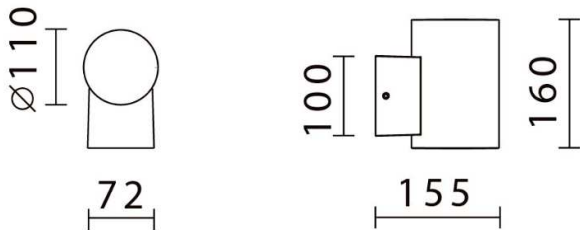

model: GFN-WAKA114RBKWW

size: L:72 x H160 x D:155 mm, Base L:72 x H:100 mm

lamp: 1.2W x12 LED 3000K 1000lm

color: Black

remark: IP65

If you have any questions please contact WhatsApp or WeChat: +852-9888-5611
 如有任何疑問，請WhatsApp或WeChat查詢: +852-9888-5611