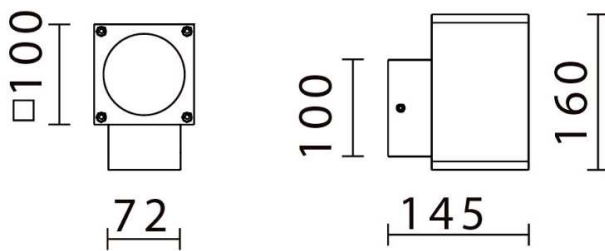

model: GFN-WAKA114SBKWW

size: L:72 x H160 x D:145 mm, Base L:72 x H:100 mm

lamp: 1.2W x12 LED 3000K 1000lm

color: Black

remark: IP65

If you have any questions please contact WhatsApp or WeChat: +852-9888-5611
 如有任何疑問，請WhatsApp或WeChat查詢: +852-9888-5611