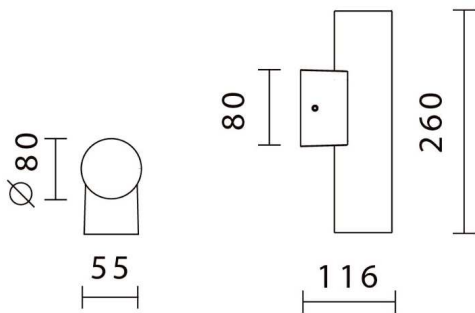

model: GFN-WAOBA133RBKWW

size: L:55 x H:260 x D:116 mm, Base L:55 x H:80 mm

lamp: 2 x 13W LED 3000K; 2 x 1500lm

color: Black

remark: IP65

CoB 1500lm 350mA WW 50°

If you have any questions please contact WhatsApp or WeChat: +852-9888-5611
 如有任何疑問，請WhatsApp或WeChat查詢: +852-9888-5611