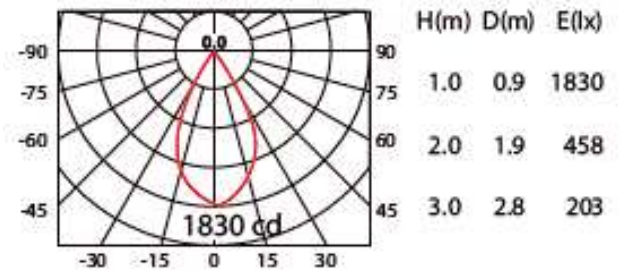

model: GFN-WAOBA133RBKWW

size: L:55 x H:260 x D:116 mm, Base L:55 x H:80 mm

lamp: 2 x 13W LED 3000K; 2 x 1500lm

color: Black

remark: IP65

CoB 1500lm 350mA WW 50°

If you have any questions please contact WhatsApp or WeChat: +852-9888-5611
 如有任何疑問，請WhatsApp或WeChat查詢: +852-9888-5611