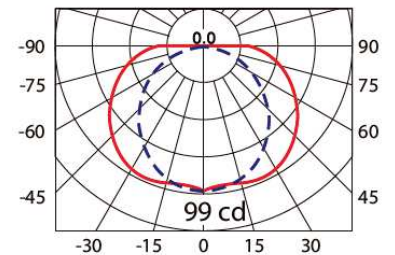

model: GFN-WAOBS309SSTGWN
 size: L:100 x H:250 x D:110 mm
 lamp: 6.5W LED 3000 & 4000K 900lm
 color: Grey
 remark: IP65

900lm 6.5W/72pcs (350mA) WW

C0 / C180 - - - -
 C90 / C270 ————
 WW: 99cd
 NW: 105cd