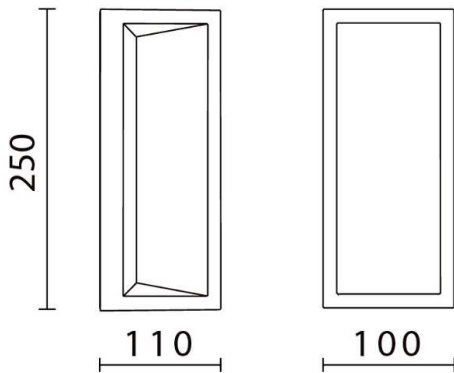

model: GFN-WAOBS309SSTGWN
 size: L:100 x H:250 x D:110 mm
 lamp: 6.5W LED 3000 & 4000K 900lm
 color: Grey
 remark: IP65

900lm 6.5W/72pcs (350mA) WW

C0 / C180 - - - -
 C90 / C270 ————
 WW: 99cd
 NW: 105cd