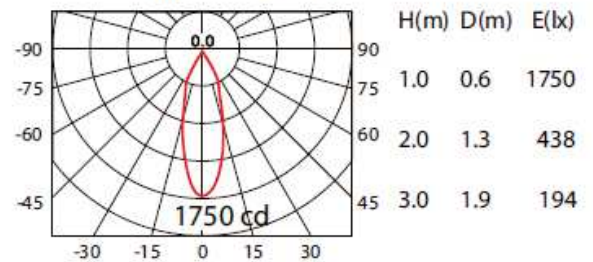

model: GFN-WAOF A108ABKWW

size: L:94-173 x 173 x D:173 mm, Base DIA.94 mm

lamp: 9W LED 3000K 1000lm

color: Black

remark: IP66

CoB 1000lm 500mA WW 36°

If you have any questions please contact WhatsApp or WeChat: +852-9888-5611
 如有任何疑問，請WhatsApp或WeChat查詢: +852-9888-5611