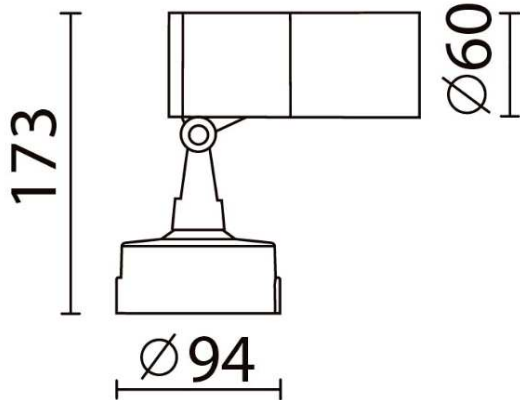

model: GFN-WAOF A108ABKWW

size: L:94-173 x 173 x D:173 mm, Base DIA.94 mm

lamp: 9W LED 3000K 1000lm

color: Black

remark: IP66

CoB 1000lm 500mA WW 36°

If you have any questions please contact WhatsApp or WeChat: +852-9888-5611
 如有任何疑問，請WhatsApp或WeChat查詢: +852-9888-5611