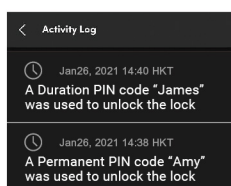

推拉式智能門鎖 Mortise Touch

讓你和家人輕鬆進出 Effortless access for your family.

用密碼、Apple Watch、RFID 感應匙牌或匙貼、指紋、手機藍牙鎖匙及後備鎖匙 6 種方式開門。配上全新推拉式把手設計，輕輕鬆鬆就可以進出家門，享受智能家居生活！

Lock in instead of turning knobs and handles, simply push or pull to enter or exit. Allow six ways to open the door: Pin code, Apple Watch, RFID tag or sticker, Fingerprint, Bluetooth key, and Mechanical Key. A convenient way to make a better life!

Mortise Touch Where luxury meets convenience.

多種開門密碼 Multiple PIN codes

用家可以透過手機派出多種開門密碼，包括一次性、永久性、重複發生及有時效密碼。

The mobile app can generate different PIN codes to fit your needs. PIN type includes One-time PIN, Permanent PIN, Duration PIN, and Recurring PIN.

進出記錄 隨手掌握 Control in your hands

只需透過應用程式，就可以隨時隨地了解家人及訪客的進出記錄。

Monitor when family members and visitors enter your home. Check the access logs anytime and anywhere.

6 種開門方式 Six entry modes

用戶可靈活以手機藍牙鎖匙、Apple Watch、密碼、指紋、RFID 感應匙牌或匙貼及後備鎖匙開門。