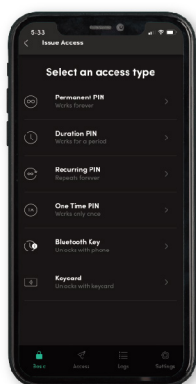

推拉式智能門鎖 Mortise Touch

讓你和家人輕鬆進出 Effortless access for your family.

用密碼、Apple Watch、RFID 感應匙牌或匙貼、指紋、手機藍牙鎖匙及後備鎖匙 6 種方式開門。配上全新推拉式把手設計，輕輕鬆鬆就可以進出家門，享受智能家居生活！

Lock in instead of turning knobs and handles, simply push or pull to enter or exit. Allow six ways to open the door: Pin code, Apple Watch, RFID tag or sticker, Fingerprint, Bluetooth key, and Mechanical Key. A convenient way to make a better life!

Mortise Touch Where luxury meets convenience.

多種開門密碼 Multiple PIN codes

用家可以透過手機派出多種開門密碼，包括一次性、永久性、重複發生及有時效密碼。

The mobile app can generate different PIN codes to fit your needs. PIN type includes One-time PIN, Permanent PIN, Duration PIN, and Recurring PIN.

進出記錄 隨手掌握 Control in your hands

只需透過應用程式，就可以隨時隨地了解家人及訪客的進出記錄。

Monitor when family members and visitors enter your home. Check the access logs anytime and anywhere.

6 種開門方式 Six entry modes

用戶可靈活以手機藍牙鎖匙、Apple Watch、密碼、指紋、RFID 感應匙牌或匙貼及後備鎖匙開門。