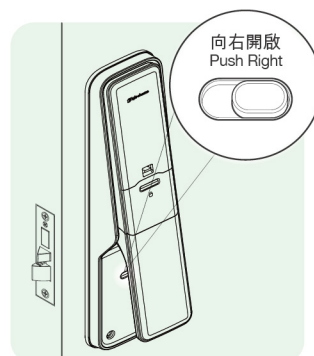

兒童和寵物安全鎖 Child and pet safety function

兒童和寵物安全模式開啟後，把手將會被鎖緊。防止幼童和寵物在室內意外解鎖。

Prevent any accidental unlock from inside by activating the safety function on the Mortise's handle.