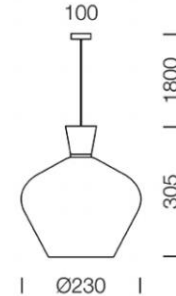

Product

Dimension

Specification

ITEM CODE	:	RINA-PS
LAMP BASE*	:	1x E27 MAX 40W
DESCRIPTION	:	PENDANT LAMP
INSTALLATION	:	SURFACE MOUNT
MATERIAL	:	GLASS, ALUMINIUM
WIRE	:	BLACK PVC WIRE
NET WEIGHT	:	~ 1.3 KG
COLOR	:	CHROMED GLASS, BLACK, ROSE GOLD
CONTROL GEAR	:	N/A
REFLECTOR	:	N/A