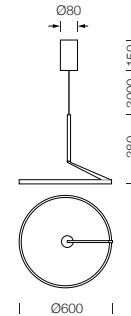

PROJECT : _____
SALE : _____

Lampitude

Product

Dimension

Specification

SERIES	: TARGA
ITEM CODE	: TARGA-PB-AGD
DESCRIPTION	: HANGING LAMP
SIZE	: Ø600 X H380 + 3000 (MM)
INSTALLATION	: SURFACE MOUNTED BASE
DRILL SIZE	: -
WEIGHT	: 1.8 KG
MATERIAL	: ALUMINIUM
COLOR	: ARCTIC GOLD
REFLECTOR	: -
DIFFUSER	: -
IP RATING	: 20
LIGHT SOURCES	: LED
WATTS	: 30W
INPUT VOLTAGE	: AC 220-240V 50/60 Hz
OUTPUT VOLTAGE	: -
CCT	: 3000K
CRI	: 90
BEAM ANGLE	: DIFFUSED BEAM
LUMEN POWER	: 2000LM
AMBIENT TEMP	: -20°C TO +40°C
LIFETIME	: 35,000 Hrs
CONTROL GEAR	: DIMMABLE LED DRIVER INCLUDED
ACCESSORIES	: -
REMARKS	: TRIAC (PHASE-CUT)