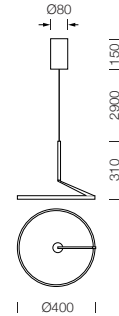

PROJECT : _____
SALE : _____

Lampitude

Product

Dimension

Specification

SERIES	: TARGA
ITEM CODE	: TARGA-PS-WW
DESCRIPTION	: HANGING LAMP
SIZE	: Ø400 X H310 + 2900 (MM)
INSTALLATION	: SURFACE MOUNTED BASE
DRILL SIZE	: -
WEIGHT	: 1.4 KG
MATERIAL	: ALUMINIUM
COLOR	: WHITE
REFLECTOR	: -
DIFFUSER	: -
IP RATING	: 20
LIGHT SOURCES	: LED
WATTS	: 20W
INPUT VOLTAGE	: AC 220-240V 50/60 Hz
OUTPUT VOLTAGE	: -
CCT	: 3000K
CRI	: 90
BEAM ANGLE	: DIFFUSED BEAM
LUMEN POWER	: 1400LM
AMBIENT TEMP	: -20°C TO +40°C
LIFETIME	: 35,000 Hrs
CONTROL GEAR	: DIMMABLE LED DRIVER INCLUDED
ACCESSORIES	: -
REMARKS	: TRIAC (PHASE-CUT)