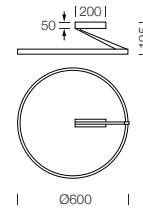

PROJECT : _____
SALE : _____

Lampitude

Product

Dimension

Specification

SERIES	: TARGA
ITEM CODE	: TARGA-CB-SGY
DESCRIPTION	: CEILING LAMP
SIZE	: Ø600 X H195 (MM)
INSTALLATION	: SURFACE MOUNTED BASE
DRILL SIZE	: -
WEIGHT	: 1.55 KG
MATERIAL	: ALUMINIUM
COLOR	: SPACE GREY
REFLECTOR	: -
DIFFUSER	: -
IP RATING	: 20
LIGHT SOURCES	: LED
WATTS	: 38W
INPUT VOLTAGE	: AC 220-240V 50/60 Hz
OUTPUT VOLTAGE	: -
CCT	: 3000K
CRI	: 90
BEAM ANGLE	: DIFFUSED BEAM
LUMEN POWER	: 2250LM
AMBIENT TEMP	: -20°C TO +40°C
LIFETIME	: 30,000 Hrs
CONTROL GEAR	: DIMMABLE LED DRIVER INCLUDED
ACCESSORIES	: -
REMARKS	: TRIAC (PHASE-CUT)