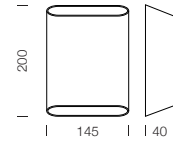

PROJECT : _____
SALE : _____

Lampitude

Product

Dimension

Specification

SERIES	: DARK
ITEM CODE	: DARK-W-DG
DESCRIPTION	: WALL LAMP
SIZE	: W145 X H200 X D40 (MM)
INSTALLATION	: SURFACE MOUNTED WALL
DRILL SIZE	: -
WEIGHT	: 0.77 KG
MATERIAL	: ALUMINIUM
COLOR	: DARK GRAY
REFLECTOR	: -
DIFFUSER	: -
IP RATING	: 44
LIGHT SOURCES	: LED COB
WATTS	: 2 X 6W
INPUT VOLTAGE	: AC 220-240V 50/60 Hz
OUTPUT VOLTAGE	: -
CCT	: 3000K
CRI	: 90
BEAM ANGLE	: 120°
LUMEN POWER	: 840LM
AMBIENT TEMP	: -20°C TO +40°C
LIFETIME	: 30,000 Hrs
CONTROL GEAR	: DIMMABLE LED DRIVER INCLUDED
ACCESSORIES	: -
REMARKS	: TAILING EDGE DIMMABLE