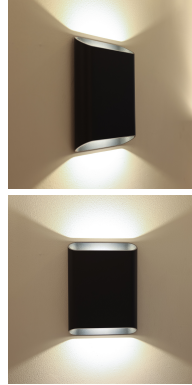

PROJECT : _____
SALE : _____

Lampitude

Product

Dimension

Specification

SERIES	: DARK
ITEM CODE	: DARK-W-DG
DESCRIPTION	: WALL LAMP
SIZE	: W145 X H200 X D40 (MM)
INSTALLATION	: SURFACE MOUNTED WALL
DRILL SIZE	: -
WEIGHT	: 0.77 KG
MATERIAL	: ALUMINIUM
COLOR	: DARK GRAY
REFLECTOR	: -
DIFFUSER	: -
IP RATING	: 44
LIGHT SOURCES	: LED COB
WATTS	: 2 X 6W
INPUT VOLTAGE	: AC 220-240V 50/60 Hz
OUTPUT VOLTAGE	: -
CCT	: 3000K
CRI	: 90
BEAM ANGLE	: 120°
LUMEN POWER	: 840LM
AMBIENT TEMP	: -20°C TO +40°C
LIFETIME	: 30,000 Hrs
CONTROL GEAR	: DIMMABLE LED DRIVER INCLUDED
ACCESSORIES	: -
REMARKS	: TAILING EDGE DIMMABLE