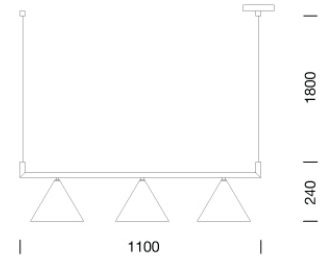

PROJECT : _____
SALE : _____

Product

Dimension

Specification

SERIES	: LIV
ITEM CODE	: LIV-P3-BS
DESCRIPTION	: SUSPENDED LAMP
SIZE	: W1100 X H2045 (mm)
INSTALLATION	: SURFACE MOUNTED BASE
DRILL SIZE	: -
WEIGHT	: 1.8 KG
MATERIAL	: POWDER COATED STEEL
COLOR	: BRASS
REFLECTOR	: N/A
DIFFUSER	: N/A
IP RATING	: 20
LIGHT SOURCES	: NOT INCLUDED
SOCKET	: LED OR INCANDESCENT
WATTS	: 3xE27 MAX 40W
VOLT	: 220-240V 50/60Hz
CCT	: 2700K-6500K
CRI	: -
BEAM ANGLE	: -
LUMEN POWER	: -
LIFETIME	: -
CONTROL GEAR	: -
ACCESSORIES	: -
REMARKS	: -