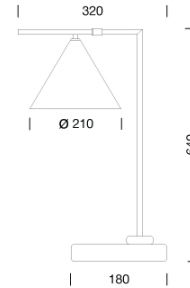

PROJECT : \_\_\_\_\_  
SALE : \_\_\_\_\_

Lampitude®  
TURN ON YOUR ATTITUDE

Product

Dimension

Specification

SERIES : LIV  
ITEM CODE : LIV-T-BK  
DESCRIPTION : TABLE LAMP  
SIZE : W320 X H640 (mm)  
  
INSTALLATION : STANDING LAMP  
DRILL SIZE : -  
WEIGHT : 2.6 KG  
MATERIAL : POWDER COATED STEEL  
COLOR : BLACK  
REFLECTOR : N/A  
DIFFUSER : N/A  
IP RATING : 20  
  
LIGHT SOURCES : LED OR INCANDESCENT  
SOCKET : E27 X 1  
WATTS : MAX 40W  
VOLT : 220-240V 50/60Hz  
CCT : -  
CRI : -  
BEAM ANGLE : -  
LUMEN POWER : -  
LIFETIME : -  
  
CONTROL GEAR : -  
ACCESSORIES : -  
REMARKS : BULB NOT INCLUDED