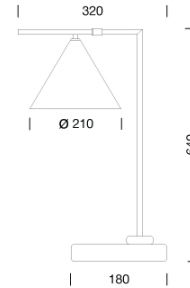

PROJECT : \_\_\_\_\_  
SALE : \_\_\_\_\_

Lampitude®  
TURN ON YOUR ATTITUDE

Product

Dimension

Specification

SERIES	: LIV
ITEM CODE	: LIV-T-BK
DESCRIPTION	: TABLE LAMP
SIZE	: W320 X H640 (mm)
INSTALLATION	: STANDING LAMP
DRILL SIZE	: -
WEIGHT	: 2.6 KG
MATERIAL	: POWDER COATED STEEL
COLOR	: BRASS , WHITE MARBLE
REFLECTOR	: N/A
DIFFUSER	: N/A
IP RATING	: 20
LIGHT SOURCES	: LED OR INCANDESCENT
SOCKET	: E27 X 1
WATTS	: MAX 40W
VOLT	: 220-240V 50/60Hz
CCT	: -
CRI	: -
BEAM ANGLE	: -
LUMEN POWER	: -
LIFETIME	: -
CONTROL GEAR	: -
ACCESSORIES	: -
REMARKS	: BULB NOT INCLUDED