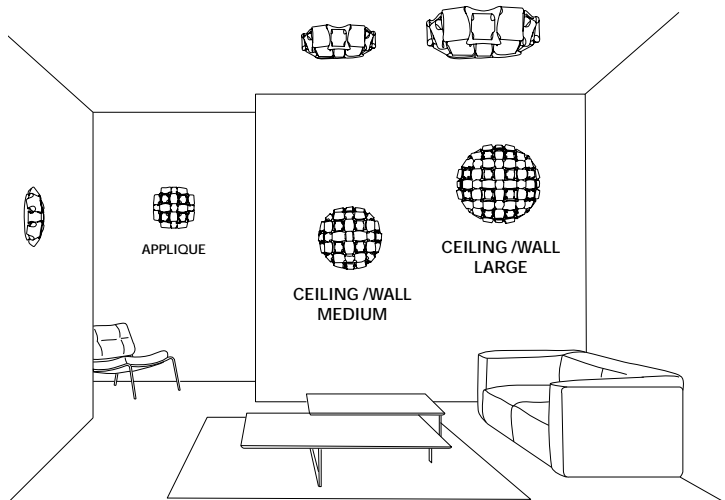

MIDA ENTIRE COLLECTION