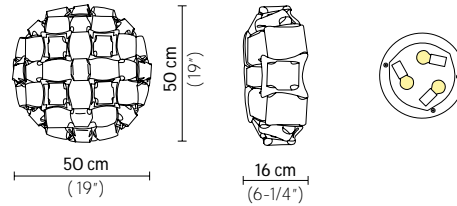

MIDA - CEILING / WALL

DESIGN BY **ADRIANO RACHELE**

TECHNICAL SPECIFICATIONS

CEILING / WALL LAMP

BULBS: 3 X 12W LED Filament E27 or E26

With: **Magnetic System®**
Made of: **Cristalflex® / Lentiflex® / Goldflex®**
Steelflex® / Copperflex®