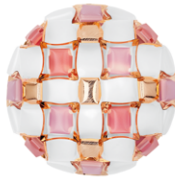

MIDA - CEILING / WALL

DESIGN BY **ADRIANO RACHELE**

TECHNICAL SPECIFICATIONS

CEILING / WALL LAMP

BULBS: 3 X 12W LED Filament E27 or E26

With: **Magnetic System®**
Made of: **Cristalflex® / Lentiflex® / Goldflex®**
Steelflex® / Copperflex®

Color: WHITE - PLATINUM WHITE - GOLD
 ROSE MULTICOLOR AMBER

CE IP 20 **ERC**

MIDA CEILING/WALL - MULTICOLOR

WHITE/PLATINUM

WHITE/GOLD

ROSE

MULTICOLOR

AMBER