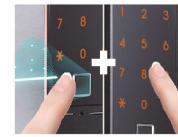

SHP-DH537

Product design award

reddot design award

Smart Access Modes SHP-DH537/538

SHP-DH538

智能功能 Smart Features

升級指紋識別[△] Advanced Fingerprint Recognition[△]

採用升級指紋認證技術，能更快、更準確地辨識指紋。

隨機防盜密碼 Random Security Code

先按下隨機數字再按密碼，防止盜賊盜取指紋來開門。

Enter random digits before your password to reduce risk of intruders checking fingerprints.

雙重驗證 Double Authorization

用戶需輸入密碼和指紋[△]/拍卡[#]才可打開門鎖。

Use both PIN codes and fingerprint[△]/RF Key[#] together for extra security.