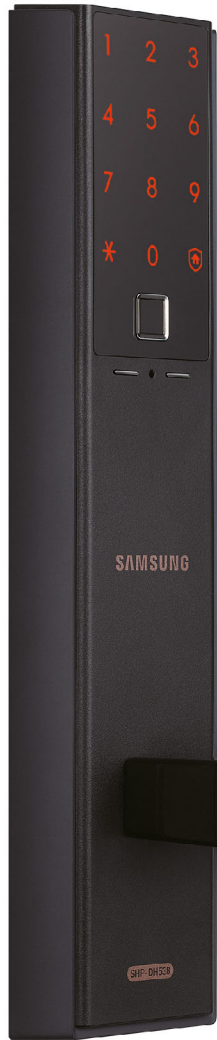

SAMSUNG SDS

Smart home
starts at your
front door

SHP-DH537/538

SHP-DH538

Product design award

reddot design award

SAMSUNG

SHP-DH537

SHP-DH537

Product design award

reddot design award

Smart Access Modes SHP-DH537/538

SHP-DH538

智能功能 Smart Features

升級指紋識別[△] Advanced Fingerprint Recognition[△]

採用升級指紋認證技術，能更快、更準確地辨識指紋。

Enjoy faster, safer access with upgraded fingerprint authentication techniques.

低電量提示 Low Battery Alert

門鎖將在電池電量不足或需要更換時通知您。

Doorlock will notify you when the batteries are low and need to be replaced.

自動上鎖功能 Auto Locking Mode

[△] 圖片只供參考。 Images are for reference only.

升級防盜及安全功能 Anti-Theft & Safety Functions

幼童安全把手鍵 Safety Button

從室內開門時，用戶拉下把手時必須同時按下安全鍵才能開門，防止幼童擅自外出。

The user must press the safety button and turn the handle down to unlock the door inside. It can prevent children to get out from the home independently.