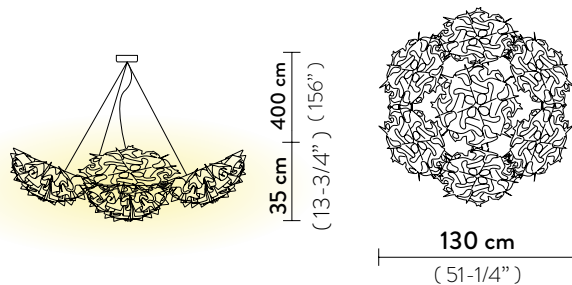

FINISH	PRODUCT CODE	CANOPY DETAILS
 COUTURE	<b>VELXS0CTR01RMS000EU</b> <span style="color: red;">RED WIRE</span>	Ø 12 x h. 3,2 cm  RED WIRE
	<b>VELXS0CTR01TMS000EU</b> <span style="color: gray;">TRANSP WIRE</span>	
	ACCESSORIES	
	6M CABLE KIT (must be ordered with lamp) <span style="color: red;">RED WIRE</span>	
	6M CABLE KIT (must be ordered with lamp) <span style="color: gray;">TRANSP WIRE</span>	

Packaging: 56 x 55 x h. 23 cm X7  
61 x 46 x h. 51 cm

FINISH	PRODUCT CODE		DETAILS
 PRISMA	7	VELSOVSPRS04T00000EU	Ø 14 x h. 3,2 cm 
 GOLD	7	VELSOVSGLD04T00000EU	Ø 14 x h. 3,2 cm 
 WHITE	7	VELSOVSWHT04T00000EU	Ø 14 x h. 3,2 cm 
 FOLIAGE	7	VELSOVSFLG04T00000EU	Ø 14 x h. 3,2 cm 
 COUTURE	7	VELSOVSCTR04T00000EU	Ø 14 x h. 3,2 cm 