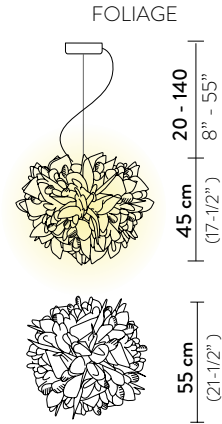

VELI SUSPENSION DESIGN BY ADRIANO RACHELE

VELI SUSPENSION LARGE

1. **Light Source:** 4 X 12W E27 LED Filament Bulbs
   Veli Aurea: recommended 3000 Kelvin
2. **Dimmable:** with dimmable bulbs
3. **Materials:** Opalflex®, Lentiflex®, Goldflex®
   Copperflex®, Lentiflex® with cold foil
4. **With:** Magnetic hanging System
5. **Weight:** net 2,07 Kg - gross 5,2 Kg
   net 2,4 Kg - gross 6 Kg (AUREA)
6. **Packaging:** 61 x 61 x h. 63 cm