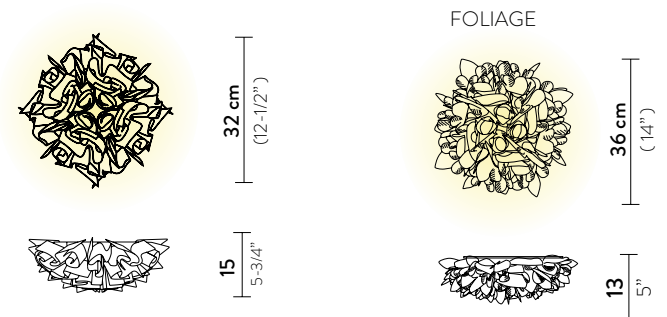

**Weight:** net 0,61 Kg - gross 1,2 Kg

**Packaging:** 36 x 38 x h. 15 cm

FINISH	PRODUCT CODE		DETAILS
 AUREA	<b>L</b>	<b>VELCL00WHG00000000EU</b>	LIGHT SOURCE: 
	<b>M</b>	<b>VELCM00WHG00000000EU</b>	

FINISH	PRODUCT CODE		DETAILS
 FOLIAGE	<b>L</b>	<b>VELCL00FLG00000000EU</b>	LIGHT SOURCE:  <div style="display: flex; justify-content: space-around;"> <span>37 cm 14 - 1/4"</span> <span>26 cm 10 - 1/4"</span> <span>19 cm 7 - 1/4"</span> </div>
	<b>M</b>	<b>VELCM00FLG00000000EU</b>	
	<b>MINI</b>	<b>VELCS00FLG00000000EU</b>	
 COUTURE	<b>L</b>	<b>VELCL00CTR00000000EU</b>	LIGHT SOURCE:  <div style="display: flex; justify-content: space-around;"> <span>37 cm 14 - 1/4"</span> <span>26 cm 10 - 1/4"</span> <span>19 cm 7 - 1/4"</span> </div>
	<b>M</b>	<b>VELCM00CTR00000000EU</b>	
	<b>MINI</b>	<b>VELCS00CTR00000000EU</b>	
 PRISMA	<b>L</b>	<b>VELCL00PRS00000000EU</b>	LIGHT SOURCE:  <div style="display: flex; justify-content: space-around;"> <span>37 cm 14 - 1/4"</span> <span>26 cm 10 - 1/4"</span> <span>19 cm 7 - 1/4"</span> </div>
	<b>M</b>	<b>VELCM00PRS00000000EU</b>	
	<b>MINI</b>	<b>VELCS00PRS00000000EU</b>	
 GOLD	<b>L</b>	<b>VELCL00GLD00000000EU</b>	LIGHT SOURCE:  <div style="display: flex; justify-content: space-around;"> <span>37 cm 14 - 1/4"</span> <span>26 cm 10 - 1/4"</span> <span>19 cm 7 - 1/4"</span> </div>
	<b>M</b>	<b>VELCM00GLD00000000EU</b>	
	<b>MINI</b>	<b>VELCS00GLD00000000EU</b>	
 COPPER	<b>L</b>	<b>VELCL00CPP00000000EU</b>	LIGHT SOURCE:  <div style="display: flex; justify-content: space-around;"> <span>37 cm 14 - 1/4"</span> <span>26 cm 10 - 1/4"</span> <span>19 cm 7 - 1/4"</span> </div>
	<b>M</b>	<b>VELCM00CPP00000000EU</b>	
	<b>MINI</b>	<b>VELCS00CPP00000000EU</b>	
 BLACK	<b>L</b>	<b>VELCL00BLK00000000EU</b>	LIGHT SOURCE:  <div style="display: flex; justify-content: space-around;"> <span>37 cm 14 - 1/4"</span> <span>26 cm 10 - 1/4"</span> <span>19 cm 7 - 1/4"</span> </div>
	<b>M</b>	<b>VELCM00BLK00000000EU</b>	
	<b>MINI</b>	<b>VELCS00BLK00000000EU</b>	
 WHITE	<b>L</b>	<b>VELCL00WHT00000000EU</b>	LIGHT SOURCE:  <div style="display: flex; justify-content: space-around;"> <span>37 cm 14 - 1/4"</span> <span>26 cm 10 - 1/4"</span> <span>19 cm 7 - 1/4"</span> </div>
	<b>M</b>	<b>VELCM00WHT00000000EU</b>	
	<b>MINI</b>	<b>VELCS00WHT00000000EU</b>	