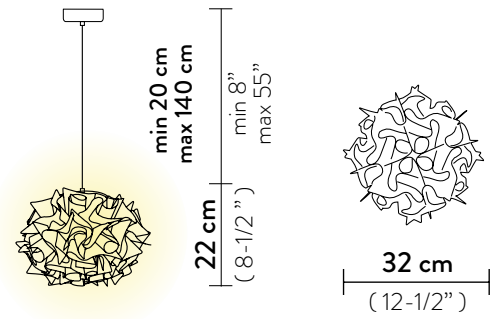

VELI MINI SUSPENSION DESIGN BY ADRIANO RACHELE

VELI MINI SUSPENSION

Light Source: 1 X 12W E27 LED Filament Bulb

Dimmable: with dimmable bulbs

Materials: Opalflex®

With: Magnetic hanging System

Weight: net 0,6 Kg - gross 1,2 Kg

Packaging: 32 x 32 x h. 25 cm

FINISH	PRODUCT CODE	CANOPY DETAILS	
  COUTURE	VELXS0CTR01RMS000EU RED WIRE	Ø 12 x h. 3,2 cm RED WIRE	
	VELXS0CTR01TMS000EU TRANSP WIRE		 TRANSP WIRE
	ACCESSORIES		
	6M CABLE KIT (must be ordered with lamp) RED WIRE		
	6M CABLE KIT (must be ordered with lamp) TRANSP WIRE