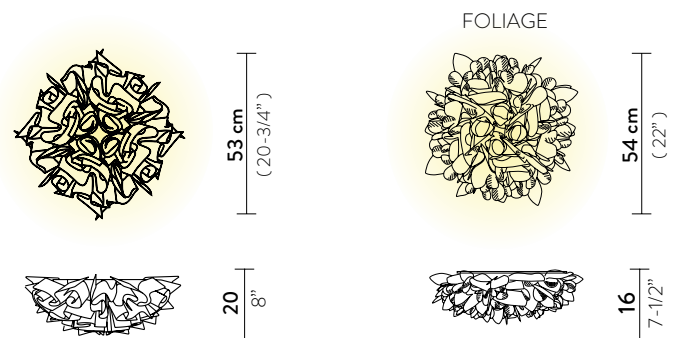

VELI CEILING/WALL DESIGN BY ADRIANO RACHELE

VELI CEILING/WALL LARGE

Light Source: 3 X 12W E27 LED Filament Bulbs
Veli Aurea: recommended 3000 Kelvin

Dimmable: with dimmable bulbs

Materials: Opalflex®, Lentiflex®, Goldflex®
Copperflex®, Lentiflex® with cold foil

With: Magnetic hanging System

Weight: net 3,09 Kg - gross 5,8 Kg
net 3,6 Kg - gross 6,2 Kg (AUREA)

Packaging: 80 x 80 x h. 30 cm

VELI CEILING/WALL MEDIUM

Light Source: 2 X 12W E27 LED Filament Bulbs
Veli Aurea: recommended 3000 Kelvin

Dimmable: with dimmable bulbs

Materials: Opalflex®, Lentiflex®, Goldflex®
Copperflex®, Lentiflex® with cold foil

With: Magnetic hanging System

Weight: net 1,25 Kg - gross 2,6 Kg
net 1,4 Kg - gross 2,8 Kg (AUREA)

Packaging: 56 x 55 x h. 23 cm

VELI CEILING/WALL MINI

Light Source: 2 X 6W E14 LED Filament Bulbs

Dimmable: with dimmable bulbs

Materials: Opalflex®, Lentiflex®, Goldflex®
Copperflex®, Lentiflex® with cold foil

With: Magnetic hanging System

Weight: net 0,61 Kg - gross 1,2 Kg

Packaging: 36 x 38 x h. 15 cm

FINISH	PRODUCT CODE		DETAILS
  AUREA	L	VELCL00WHG00000000EU	LIGHT SOURCE:
	M	VELCM00WHG00000000EU