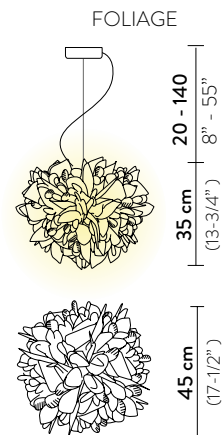

VELI SUSPENSION SMALL

1. **Light Source:** 2 X 12W E27 LED Filament Bulbs
   Veli Aurea: recommended 3000 Kelvin
2. **Dimmable:** with dimmable bulbs
3. **Materials:** Opalflex®, Lentiflex®, Goldflex®
   Copperflex®, Lentiflex® with cold foil
4. **With:** Magnetic hanging System
5. **Weight:** net 1,15 Kg - gross 2,6 Kg
   net 1,6 Kg - gross 3 Kg (AUREA)
6. **Packaging:** 46 x 47 x h. 43 cm