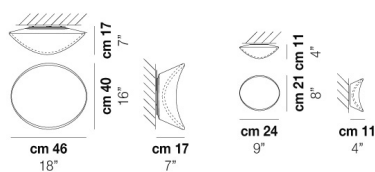

OTHER VERSION AVAILABLE

Click on the version to go to the web version of the product