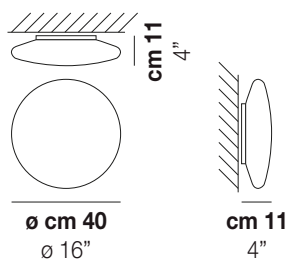

MORIS PL 40

TECHNICAL DATA:

CERTIFICATIONS:

LIGHT SOURCES

1x77w 220-240 V 50/60 Hz E27

VOLUME Mc 0,05
GROSS WEIGHT Kg 5
NET WEIGHT Kg 3

[download](#)

SHADE FINISHING

BCST

FRAME FINISHING

BC

OTHER VERSION AVAILABLE

Click on the version to go to the web version of the product

[MORIS PP 30](#)

[MORIS PP 50](#)