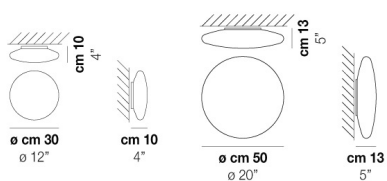

OTHER VERSION AVAILABLE

Click on the version to go to the web version of the product