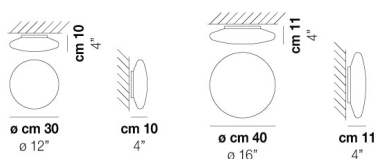

OTHER VERSION AVAILABLE

Click on the version to go to the web version of the product