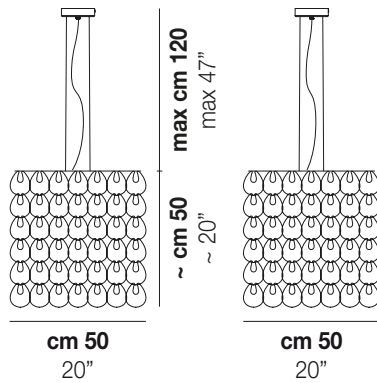

GIOGALI SP CUB

TECHNICAL DATA:

CERTIFICATIONS:

LIGHT SOURCES

3x77W 220-240 V
50/60 Hz E27

VOLUME Mc 0
GROSS WEIGHT Kg 43
NET WEIGHT Kg 30

download

SHADE FINISHING