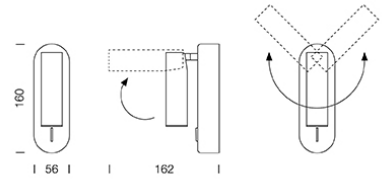

## Dimension

## Specification

ITEM CODE	:	TUSE-W1-MN
SERIES	:	TUSE
BRAND	:	LAMPTITUDE
LAMP TYPE	:	LED
LAMP BASE	:	1*CREE LED 3W 2700K
DESCRIPTION	:	WALL LAMP
INSTALLATION	:	SURFACE MOUNTED WALL
MATERIAL	:	ANODISED ALUMINIUM
COLOR	:	MATT NICKEL
CONTROL GEAR	:	LED DRIVER INCLUDED
REFLECTOR	:	N/A