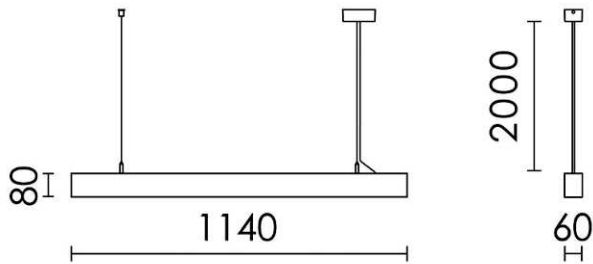

model: GFN-ALPGL051DWHWW

size: L:1140 x W:60 x H:200-2000 mm

lamp: 2 x 18.5W LED 3000K, UP 2100lm, DOWN 2300lm

color: White

remark: NIL

4000lm 96pcsx2(500mAx2) NW 90°

If you have any questions please contact WhatsApp or WeChat: +852-9888-5611
 如有任何疑問，請WhatsApp或WeChat查詢: +852-9888-5611