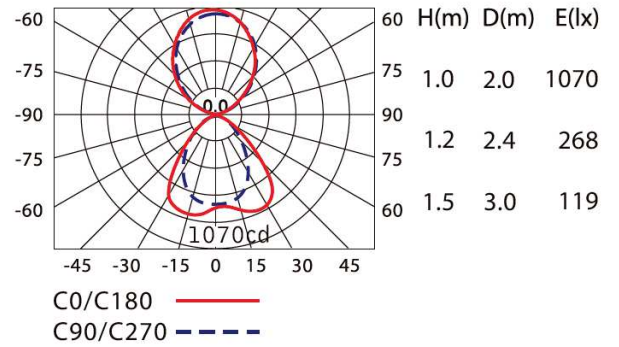

model: GFN-ALPGL051DWHWW

size: L:1140 x W:60 x H:200-2000 mm

lamp: 2 x 18.5W LED 3000K, UP 2100lm, DOWN 2300lm

color: White

remark: NIL

4000lm 96pcsx2(500mAx2) NW 90°

If you have any questions please contact WhatsApp or WeChat: +852-9888-5611
 如有任何疑問，請WhatsApp或WeChat查詢: +852-9888-5611