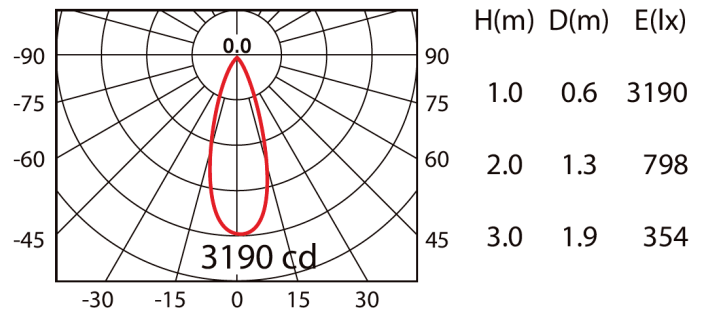

model: GFN-DLDA553DWHWW

size: DIA:90 x H:3 mm, Cutout DIA.80 x H:47 mm

lamp: 12W LED 3000K 1600lm

color: White

remark: NIL

CoB 1600lm 350mA WW 36°

Cut out :
Ø80

If you have any questions please contact WhatsApp or WeChat: +852-9888-5611
如有任何疑問，請WhatsApp或WeChat查詢: +852-9888-5611