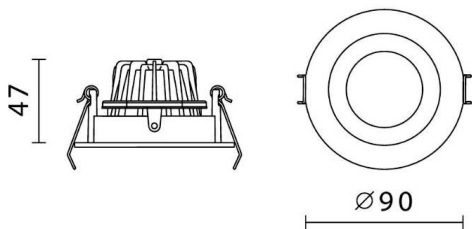

model: GFN-DLDA553DWHWW

size: DIA:90 x H:3 mm, Cutout DIA.80 x H:47 mm

lamp: 12W LED 3000K 1600lm

color: White

remark: NIL

CoB 1600lm 350mA WW 36°

Cut out :
Ø80

If you have any questions please contact WhatsApp or WeChat: +852-9888-5611
如有任何疑問，請WhatsApp或WeChat查詢: +852-9888-5611