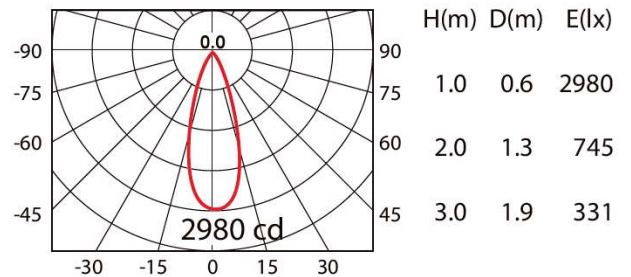

model: GFN-DLDA870CWHWW

size: L:100 x W:100 x H:3mm, Cutout L:90 x W:90 H:90 mm

lamp: 13W LED 3000K 1500lm

color: White

remark: NIL

CoB 1500lm 350mA WW 30°

Cut out :
90x90mm

100