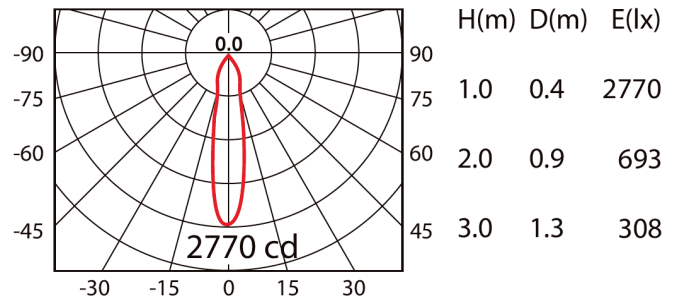

model: GFN-DLDA921SWHWW

size: L:85 x W:85 x H:3mm, Cutout DIA.75 x H:76 mm

lamp: 9W LED 3000K 1000lm

color: White

remark: IP54

CoB 1000lm 500mA WW 24°

Cut out :  
Ø75

If you have any questions please contact WhatsApp or WeChat: +852-9888-5611  
 如有任何疑問，請WhatsApp或WeChat查詢: +852-9888-5611