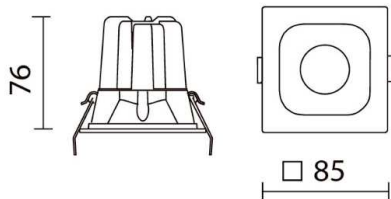

model: GFN-DLDA921SWHWW

size: L:85 x W:85 x H:3mm, Cutout DIA.75 x H:76 mm

lamp: 9W LED 3000K 1000lm

color: White

remark: IP54

CoB 1000lm 500mA WW 24°

Cut out :  
Ø75

If you have any questions please contact WhatsApp or WeChat: +852-9888-5611  
 如有任何疑問，請WhatsApp或WeChat查詢: +852-9888-5611