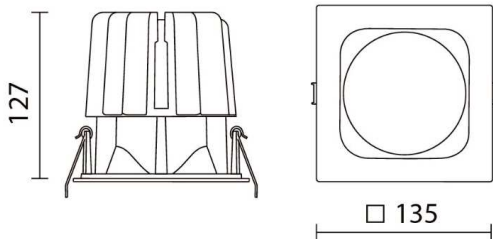

model: GFN-DLDA923SWHWW

size: L:135 x W:135 x H:3mm, Cutout DIA.125 x H:127 mm

lamp: 25.5W LED 3000K 3400lm

color: White

remark: IP54

CoB 3400lm 700mA WW 40°

Cut out :  
Ø125

If you have any questions please contact WhatsApp or WeChat: +852-9888-5611  
如有任何疑問，請WhatsApp或WeChat查詢: +852-9888-5611