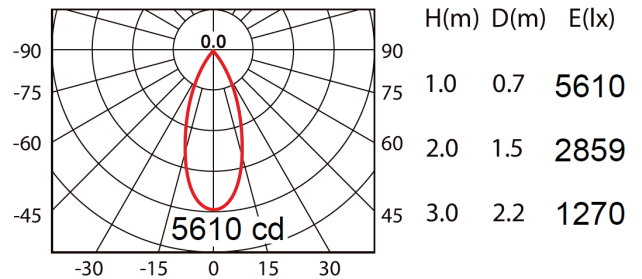

model: GFN-DLDA923SWHWW

size: L:135 x W:135 x H:3mm, Cutout DIA.125 x H:127 mm

lamp: 25.5W LED 3000K 3400lm

color: White

remark: IP54

CoB 3400lm 700mA WW 40°

Cut out :  
Ø125

If you have any questions please contact WhatsApp or WeChat: +852-9888-5611  
如有任何疑問，請WhatsApp或WeChat查詢: +852-9888-5611