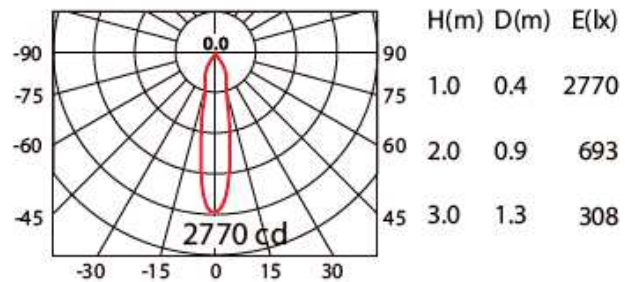

model: GFN-DLDA35DWHWW

size: DIA:82 x H:3 mm, Cutout DIA.68 x H:42 mm

lamp: 9W LED 3000K 1000lm

color: White

remark: NIL

CoB 1000lm 500mA WW 25°

Cut out: Ø68

If you have any questions please contact WhatsApp or WeChat: +852-9888-5611