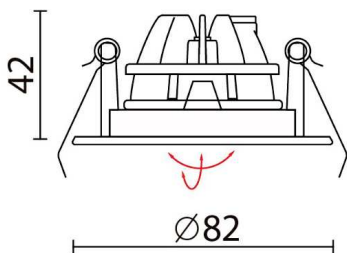

model: GFN-DLDA35DWHWW

size: DIA:82 x H:3 mm, Cutout DIA.68 x H:42 mm

lamp: 9W LED 3000K 1000lm

color: White

remark: NIL

CoB 1000lm 500mA WW 25°

Cut out: Ø68

If you have any questions please contact WhatsApp or WeChat: +852-9888-5611