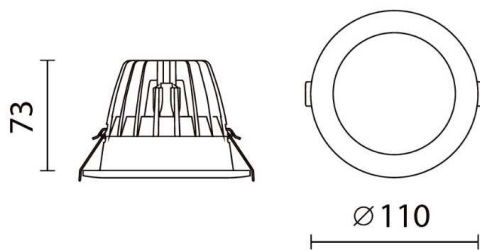

model: GFN-DLDG090CWHWW

size: DIA:110 x H:3 mm, Cutout DIA.90 x H:73 mm

lamp: 13W LED 3000K 1500lm

color: White

remark: IP54

CoB 1500lm 350mA WW 24°

Cut out :  
Ø90

If you have any questions please contact WhatsApp or WeChat: +852-9888-5611  
如有任何疑問，請WhatsApp或WeChat查詢: +852-9888-5611