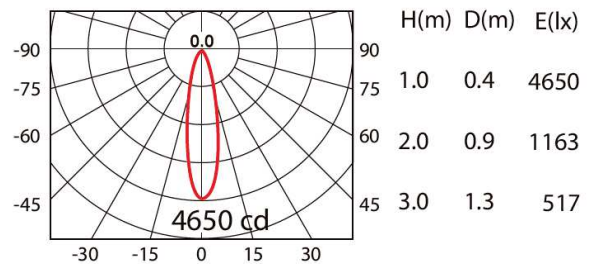

model: GFN-DLDG090CWHWW

size: DIA:110 x H:3 mm, Cutout DIA.90 x H:73 mm

lamp: 13W LED 3000K 1500lm

color: White

remark: IP54

CoB 1500lm 350mA WW 24°

Cut out :  
Ø90

If you have any questions please contact WhatsApp or WeChat: +852-9888-5611  
如有任何疑問，請WhatsApp或WeChat查詢: +852-9888-5611