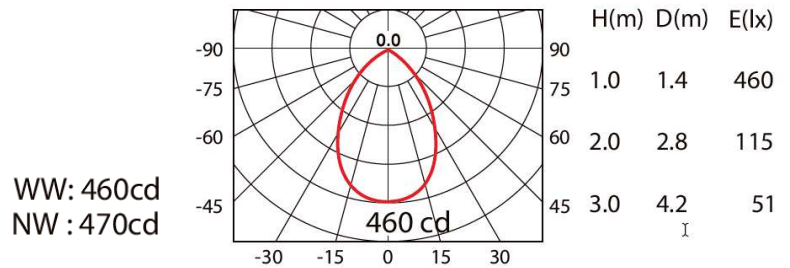

model: GFN-DLDG212ESTWH

size: L:100mm x W:100mm x H:3mm, Cutout: Dia.90mm x H: 60mm

lamp: 4.8W LED 3000k & 4000K

color: White

remark: IP54

800lm 4.8W/15pcs(350mA) WW 70°

Cut out :
Ø90

If you have any questions please contact WhatsApp or WeChat: +852-9888-5611
如有任何疑問，請WhatsApp或WeChat查詢: +852-9888-5611