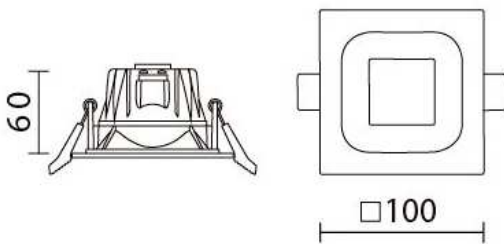

model: GFN-DLDG212ESTWH

size: L:100mm x W:100mm x H:3mm, Cutout: Dia.90mm x H: 60mm

lamp: 4.8W LED 3000k & 4000K

color: White

remark: IP54

800lm 4.8W/15pcs(350mA) WW 70°

Cut out :
Ø90

If you have any questions please contact WhatsApp or WeChat: +852-9888-5611
如有任何疑問，請WhatsApp或WeChat查詢: +852-9888-5611