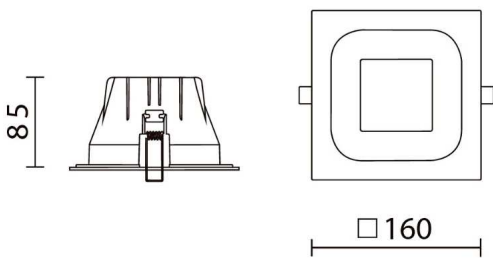

model: GFN-DLDG214DWHWW

size: L:160 x W:160 x H:3mm, Cutout DIA.150 x H:85 mm

lamp: 20W LED 3000K 2700lm

color: White

remark: IP54

2700lm 20W/72pcs (500mA) WW 80°

Cut out :
Ø150

If you have any questions please contact WhatsApp or WeChat: +852-9888-5611
 如有任何疑問，請WhatsApp或WeChat查詢: +852-9888-5611