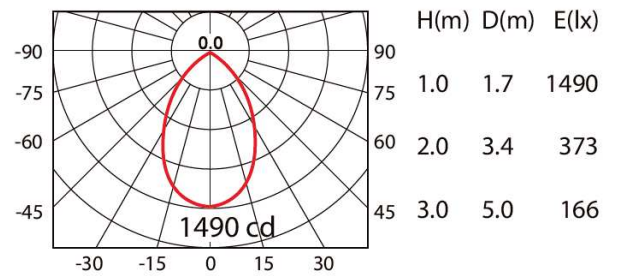

model: GFN-DLDG214DWHWW

size: L:160 x W:160 x H:3mm, Cutout DIA.150 x H:85 mm

lamp: 20W LED 3000K 2700lm

color: White

remark: IP54

2700lm 20W/72pcs (500mA) WW 80°

Cut out :
Ø150

If you have any questions please contact WhatsApp or WeChat: +852-9888-5611
 如有任何疑問，請WhatsApp或WeChat查詢: +852-9888-5611