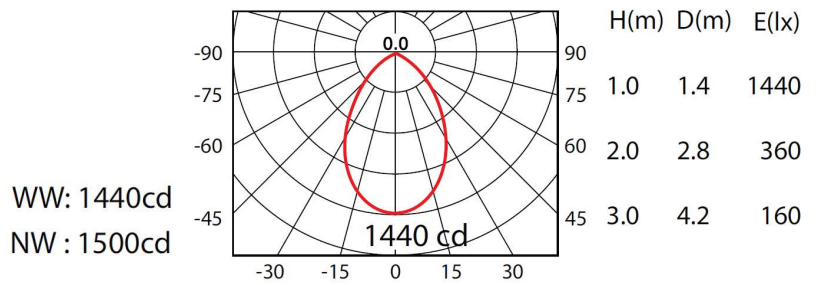

model: GFN-DLDG214ESTWH

size: L:160mm x W:160mm x H:3mm, Cutout: Dia.150mm x H:85mm

lamp: 17W LED 3000k & 4000K

color: White

remark: IP54

2010lm 17W/60pcs(500mA) WW 70°

Cut out : Ø150

If you have any questions please contact WhatsApp or WeChat: +852-9888-5611  
如有任何疑問，請WhatsApp或WeChat查詢: +852-9888-5611