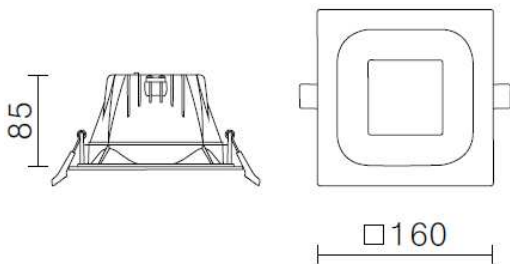

model: GFN-DLDG214ESTWH

size: L:160mm x W:160mm x H:3mm, Cutout: Dia.150mm x H:85mm

lamp: 17W LED 3000k & 4000K

color: White

remark: IP54

2010lm 17W/60pcs(500mA) WW 70°

Cut out : Ø150

If you have any questions please contact WhatsApp or WeChat: +852-9888-5611  
如有任何疑問，請WhatsApp或WeChat查詢: +852-9888-5611