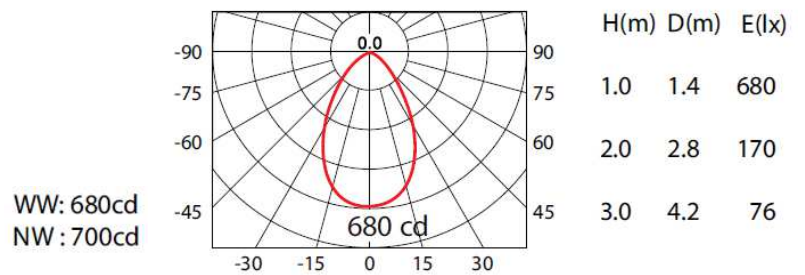

model: GFN-DLDGE04ESTWH

size: Dia.110mm, Cutout: Dia.90mm X H:55mm

lamp: 7.2W LED 3000K & 4000K 1200lm

color: White

remark: IP54

1200lm 7.2W/30pcs (500mA) WW 70°

Cut out :
Ø90

If you have any questions please contact WhatsApp or WeChat: +852-9888-5611
如有任何疑問，請WhatsApp或WeChat查詢: +852-9888-5611