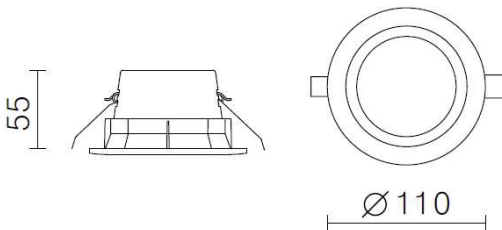

model: GFN-DLDGE04ESTWH

size: Dia.110mm, Cutout: Dia.90mm X H:55mm

lamp: 7.2W LED 3000K & 4000K 1200lm

color: White

remark: IP54

1200lm 7.2W/30pcs (500mA) WW 70°

Cut out :
Ø90

If you have any questions please contact WhatsApp or WeChat: +852-9888-5611
如有任何疑問，請WhatsApp或WeChat查詢: +852-9888-5611