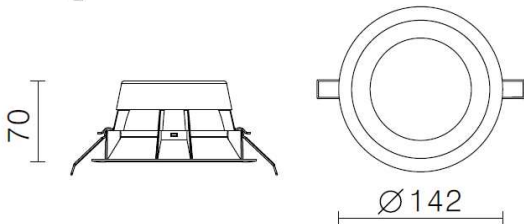

model: GFN-DLDGE05ESTWH

size: Dia.142mm, Cutout: Dia.125mm X H:70mm

lamp: 8.2W LED 3000K & 4000K 1500lm

color: White

remark: IP54

1500lm 8.5W/48pcs (250mA) WW 75°

Cut out :
Ø125

If you have any questions please contact WhatsApp or WeChat: +852-9888-5611
如有任何疑問，請WhatsApp或WeChat查詢: +852-9888-5611