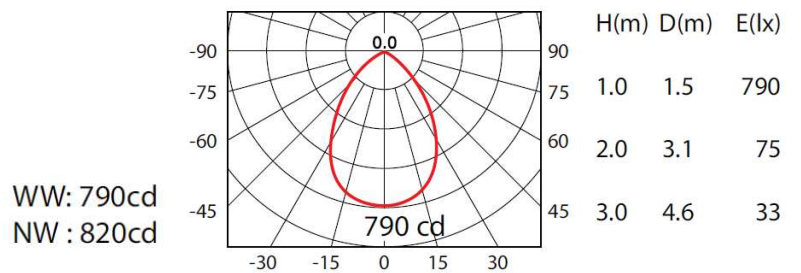

model: GFN-DLDGE05ESTWH

size: Dia.142mm, Cutout: Dia.125mm X H:70mm

lamp: 8.2W LED 3000K & 4000K 1500lm

color: White

remark: IP54

1500lm 8.5W/48pcs (250mA) WW 75°

Cut out :
Ø125

If you have any questions please contact WhatsApp or WeChat: +852-9888-5611
如有任何疑問，請WhatsApp或WeChat查詢: +852-9888-5611