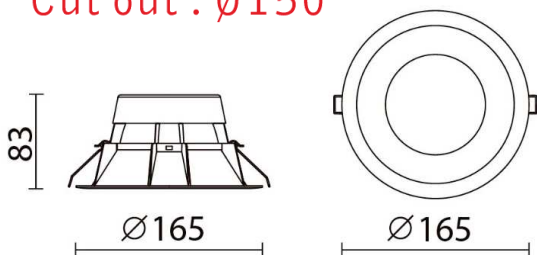

model: GFN-DLDGE06DWHNW

size: DIA:165 x H:3 mm, Cutout DIA.150 x H:83 mm

lamp: 11W LED 4000K 1600lm

color: White

remark: IP54

1600lm 11W/49pcs (500mA) WW 75°

Cut out: Ø150

If you have any questions please contact WhatsApp or WeChat: +852-9888-5611  
 如有任何疑問，請WhatsApp或WeChat查詢: +852-9888-5611