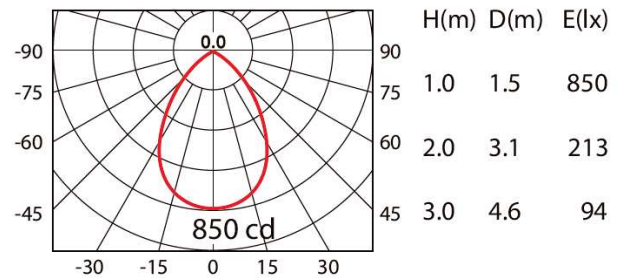

model: GFN-DLDGE06DWHNW

size: DIA:165 x H:3 mm, Cutout DIA.150 x H:83 mm

lamp: 11W LED 4000K 1600lm

color: White

remark: IP54

1600lm 11W/49pcs (500mA) WW 75°

Cut out: Ø150

If you have any questions please contact WhatsApp or WeChat: +852-9888-5611  
 如有任何疑問，請WhatsApp或WeChat查詢: +852-9888-5611