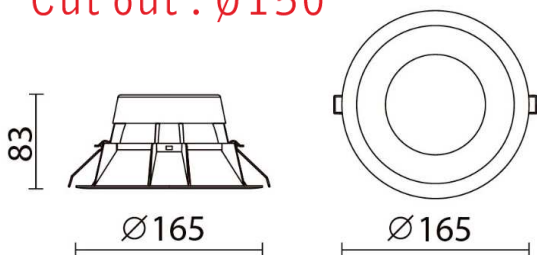

model: GFN-DLDGE06DWHWW

size: DIA:165 x H:3 mm, Cutout DIA.150 x H:83 mm

lamp: 11W LED 3000K 1600lm

color: White

remark: IP54

1600lm 11W/49pcs (500mA) WW 75°

Cut out: Ø150

If you have any questions please contact WhatsApp or WeChat: +852-9888-5611
 如有任何疑問，請WhatsApp或WeChat查詢: +852-9888-5611