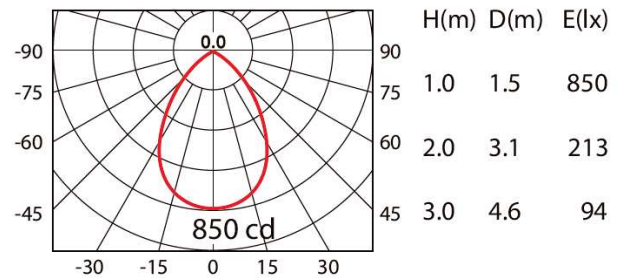

model: GFN-DLDGE06DWHWW

size: DIA:165 x H:3 mm, Cutout DIA.150 x H:83 mm

lamp: 11W LED 3000K 1600lm

color: White

remark: IP54

1600lm 11W/49pcs (500mA) WW 75°

Cut out: Ø150

If you have any questions please contact WhatsApp or WeChat: +852-9888-5611
 如有任何疑問，請WhatsApp或WeChat查詢: +852-9888-5611