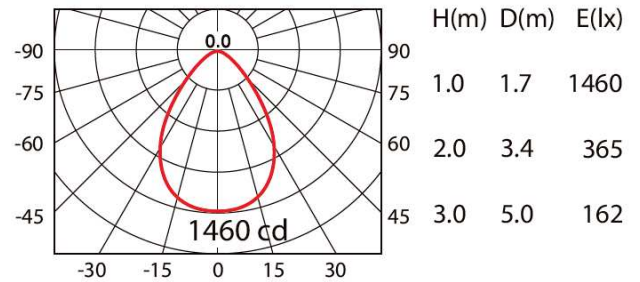

model: GFN-DLDGE07DWHNW

size: DIA:210 x H:3 mm, Cutout DIA.175 x H:89 mm

lamp: 20W LED 4000K 2700lm

color: White

remark: IP54

2700lm 20W/72pcs (500mA) WW 80°

Cut out: $\varnothing 175$

If you have any questions please contact WhatsApp or WeChat: +852-9888-5611