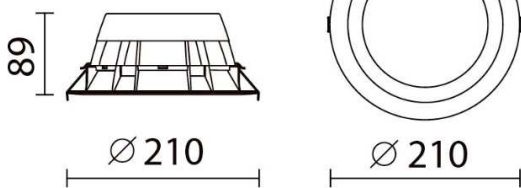

model: GFN-DLDGE07DWHNW

size: DIA:210 x H:3 mm, Cutout DIA.175 x H:89 mm

lamp: 20W LED 4000K 2700lm

color: White

remark: IP54

2700lm 20W/72pcs (500mA) WW 80°

Cut out: $\varnothing 175$

If you have any questions please contact WhatsApp or WeChat: +852-9888-5611