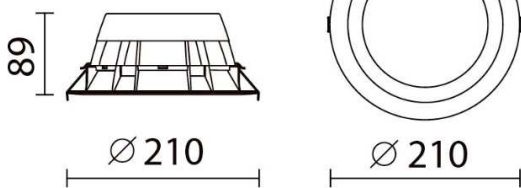

model: GFN-DLDGE07DWHWW

size: DIA:210 x H:3 mm, Cutout DIA.175 x H:89 mm

lamp: 20W LED 3000K 2700lm

color: White

remark: IP54

2700lm 20W/72pcs (500mA) WW 80°

Cut out: Ø175

If you have any questions please contact WhatsApp or WeChat: +852-9888-5611