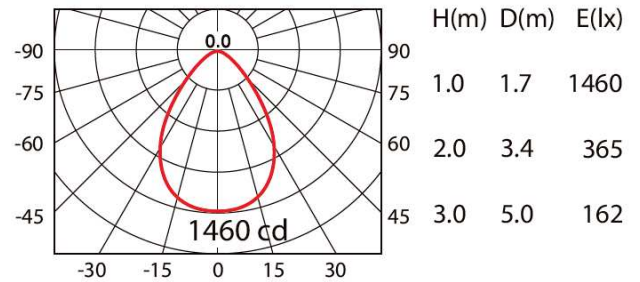

model: GFN-DLDGE07DWHWW

size: DIA:210 x H:3 mm, Cutout DIA.175 x H:89 mm

lamp: 20W LED 3000K 2700lm

color: White

remark: IP54

2700lm 20W/72pcs (500mA) WW 80°

Cut out: Ø175

If you have any questions please contact WhatsApp or WeChat: +852-9888-5611